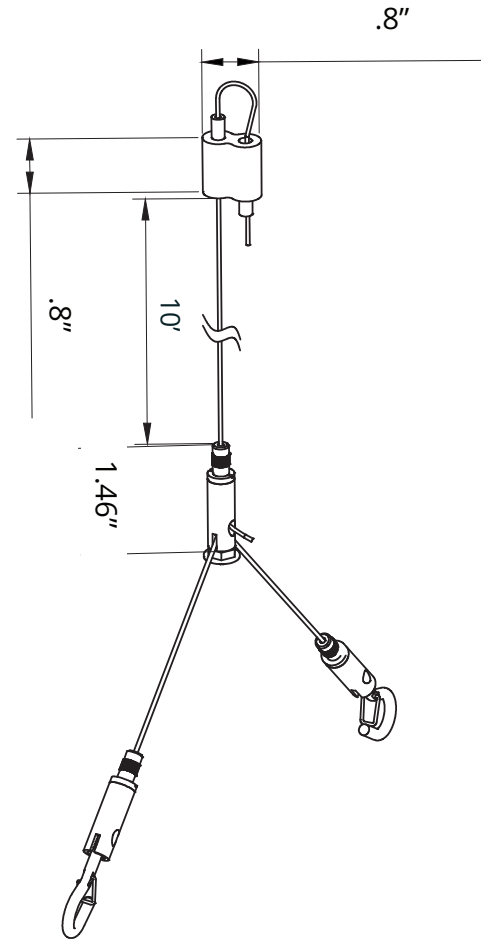

SCL SERIES

SCL-GSY10

WESTGATE
THE FUTURE IS HERE...AND IT'S QUITE BRIGHT!

Customer Name: _____

Project Name: _____

Note: _____

Type: _____

ADJUSTABLE 10 FT. 1/16" SUSPENSION
KIT WITH Y-CONNECTOR
& LOOP GRIP & HOOKS(2)

Mechanical:

- Adjustable Steel Aircraft Cable, 10FT Long Max.
- 1/16" Dia. Aircraft Cable
- Zinc-Plated Steel Hooks
- Steel Loop Gripper on Top
- Max Load: 70 Lbs.

WESTGATE

Phone: (877) 805-2252 | Fax: (877) 805-2252
www.westgatemfg.com

Related Models:

SCL-GSY20

Accessories & Replacement Parts:

SCL-6FT-SJTW18/5
WHITE 6 FT. CORD, SJTW 18 AWG
5-CONDUCT (WH/BK/GN/PU/GY)

SCL-6FT-SJTW18/6
WHITE 6 FT. CORD, SJTW 18 AWG
6-CONDUCT (WH/BK/GN/PU/GY +
RED FOR EMERGENCY))

SCL-12FT-SJTW18/5
WHITE 12 FT. CORD, SJTW 18 AWG
5-CONDUCT (WH/BK/GN/PU/GY)

SCL-12FT-SJTW18/6
WHITE 12 FT. CORD, SJTW 18 AWG
6-CONDUCT (WH/BK/GN/PU/GY +
RED FOR EMERGENCY)

SCL-100FT-SJTW18/5
WHITE 100 FT. CORD, SJTW 18 AWG
5-CONDUCT (WH/BK/GN/PU/GY)