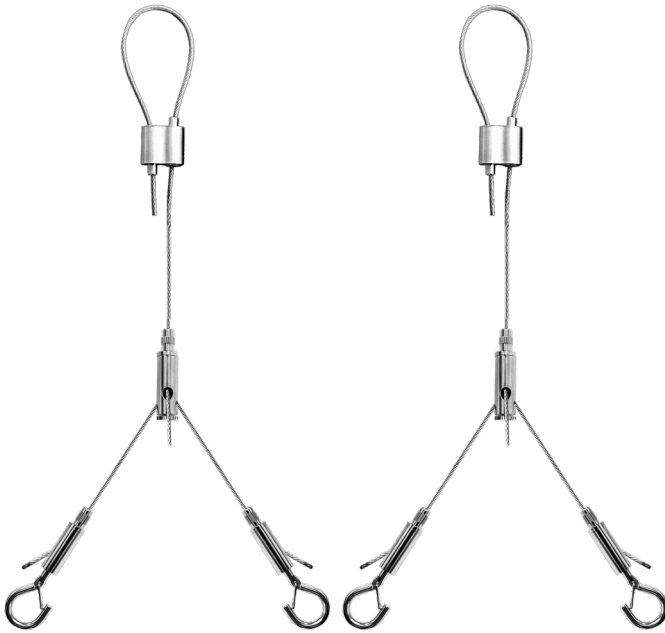

SCL SERIES

SCL-GSY10

WESTGATE
THE FUTURE IS HERE...AND IT'S QUITE BRIGHT!

Customer Name: _____

Project Name: _____

Note: _____

Type: _____

ADJUSTABLE 10 FT. 1/16" SUSPENSION
KIT WITH Y-CONNECTOR
& LOOP GRIP & HOOKS(2)

Mechanical:

- Adjustable Steel Aircraft Cable, 10FT Long Max.
- 1/16" Dia. Aircraft Cable
- Zinc-Plated Steel Hooks
- Steel Loop Gripper on Top
- Max Load: 70 Lbs.

WESTGATE

Phone: (877) 805-2252 | Fax: (877) 805-2252
www.westgatemfg.com

Related Models:

SCL-GSY20

Accessories & Replacement Parts:

SCL-6FT-SJTW18/5
WHITE 6 FT. CORD, SJTW 18 AWG
5-CONDUCT (WH/BK/GN/PU/GY)

SCL-6FT-SJTW18/6
WHITE 6 FT. CORD, SJTW 18 AWG
6-CONDUCT (WH/BK/GN/PU/GY +
RED FOR EMERGENCY))

SCL-12FT-SJTW18/5
WHITE 12 FT. CORD, SJTW 18 AWG
5-CONDUCT (WH/BK/GN/PU/GY)

SCL-12FT-SJTW18/6
WHITE 12 FT. CORD, SJTW 18 AWG
6-CONDUCT (WH/BK/GN/PU/GY +
RED FOR EMERGENCY)

SCL-100FT-SJTW18/5
WHITE 100 FT. CORD, SJTW 18 AWG
5-CONDUCT (WH/BK/GN/PU/GY)